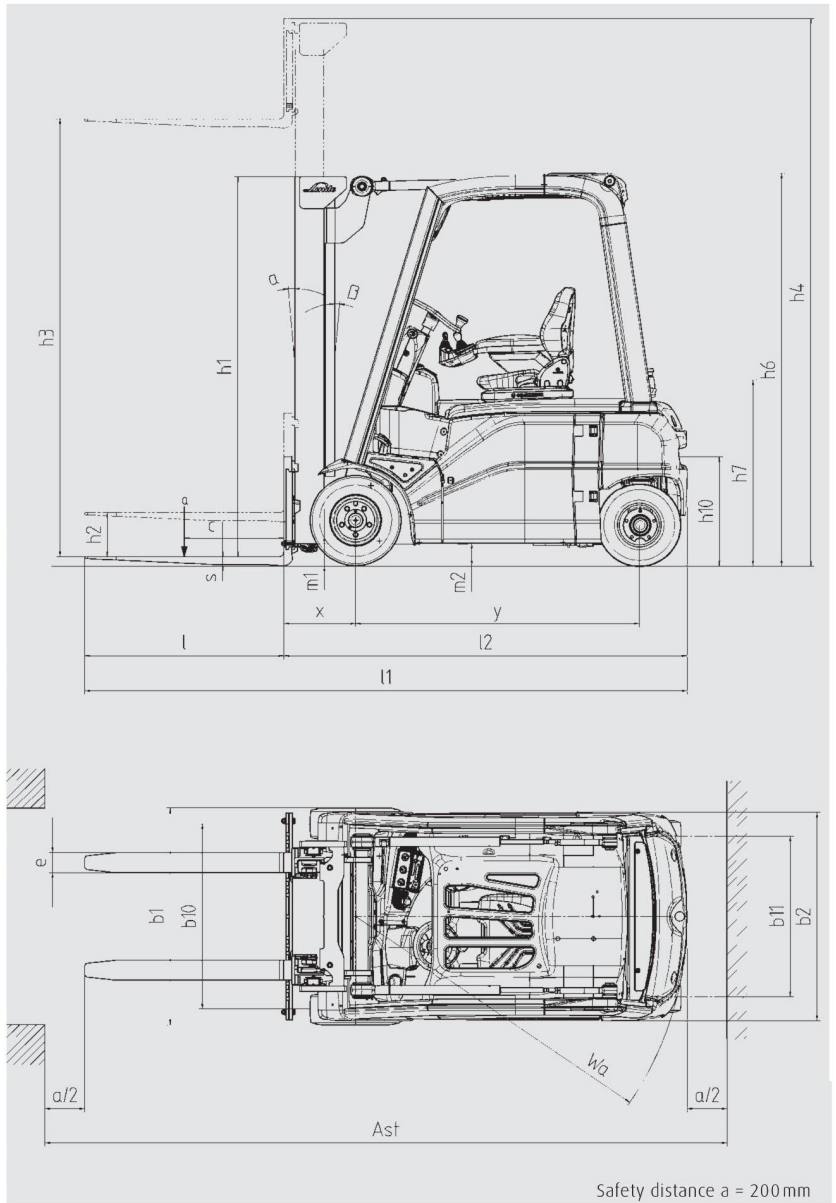

Standard mast (in mm)		E 16 PH/E 18 PH/E 20 PH/E 20 PHL	
Lift	h3	-	3110 4210
Overall height, retracted (to 150 mm free lift)	h1	-	2196 2746
Overall height, extended	h4	-	3713 4813

Duplex mast (in mm)		E 16 PH/E 18 PH/E 20 PH/E 20 PHL	
Lift	h3	-	3125 3825
Overall height, retracted	h1	-	2579 2929
Overall height, extended	h4	-	3727 4427
Special free lift	h2	-	1518 1868

Triplex mast (in mm)		E 16 PH/E 18 PH/E 20 PH/E 20 PHL	
Lift	h3	-	4625 5475
Overall height, retracted	h1	-	2121 2471
Overall height, extended	h4	-	5227 6077
Special free lift	h2	-	1519 1781

E20PL/E20PH/E20PHL